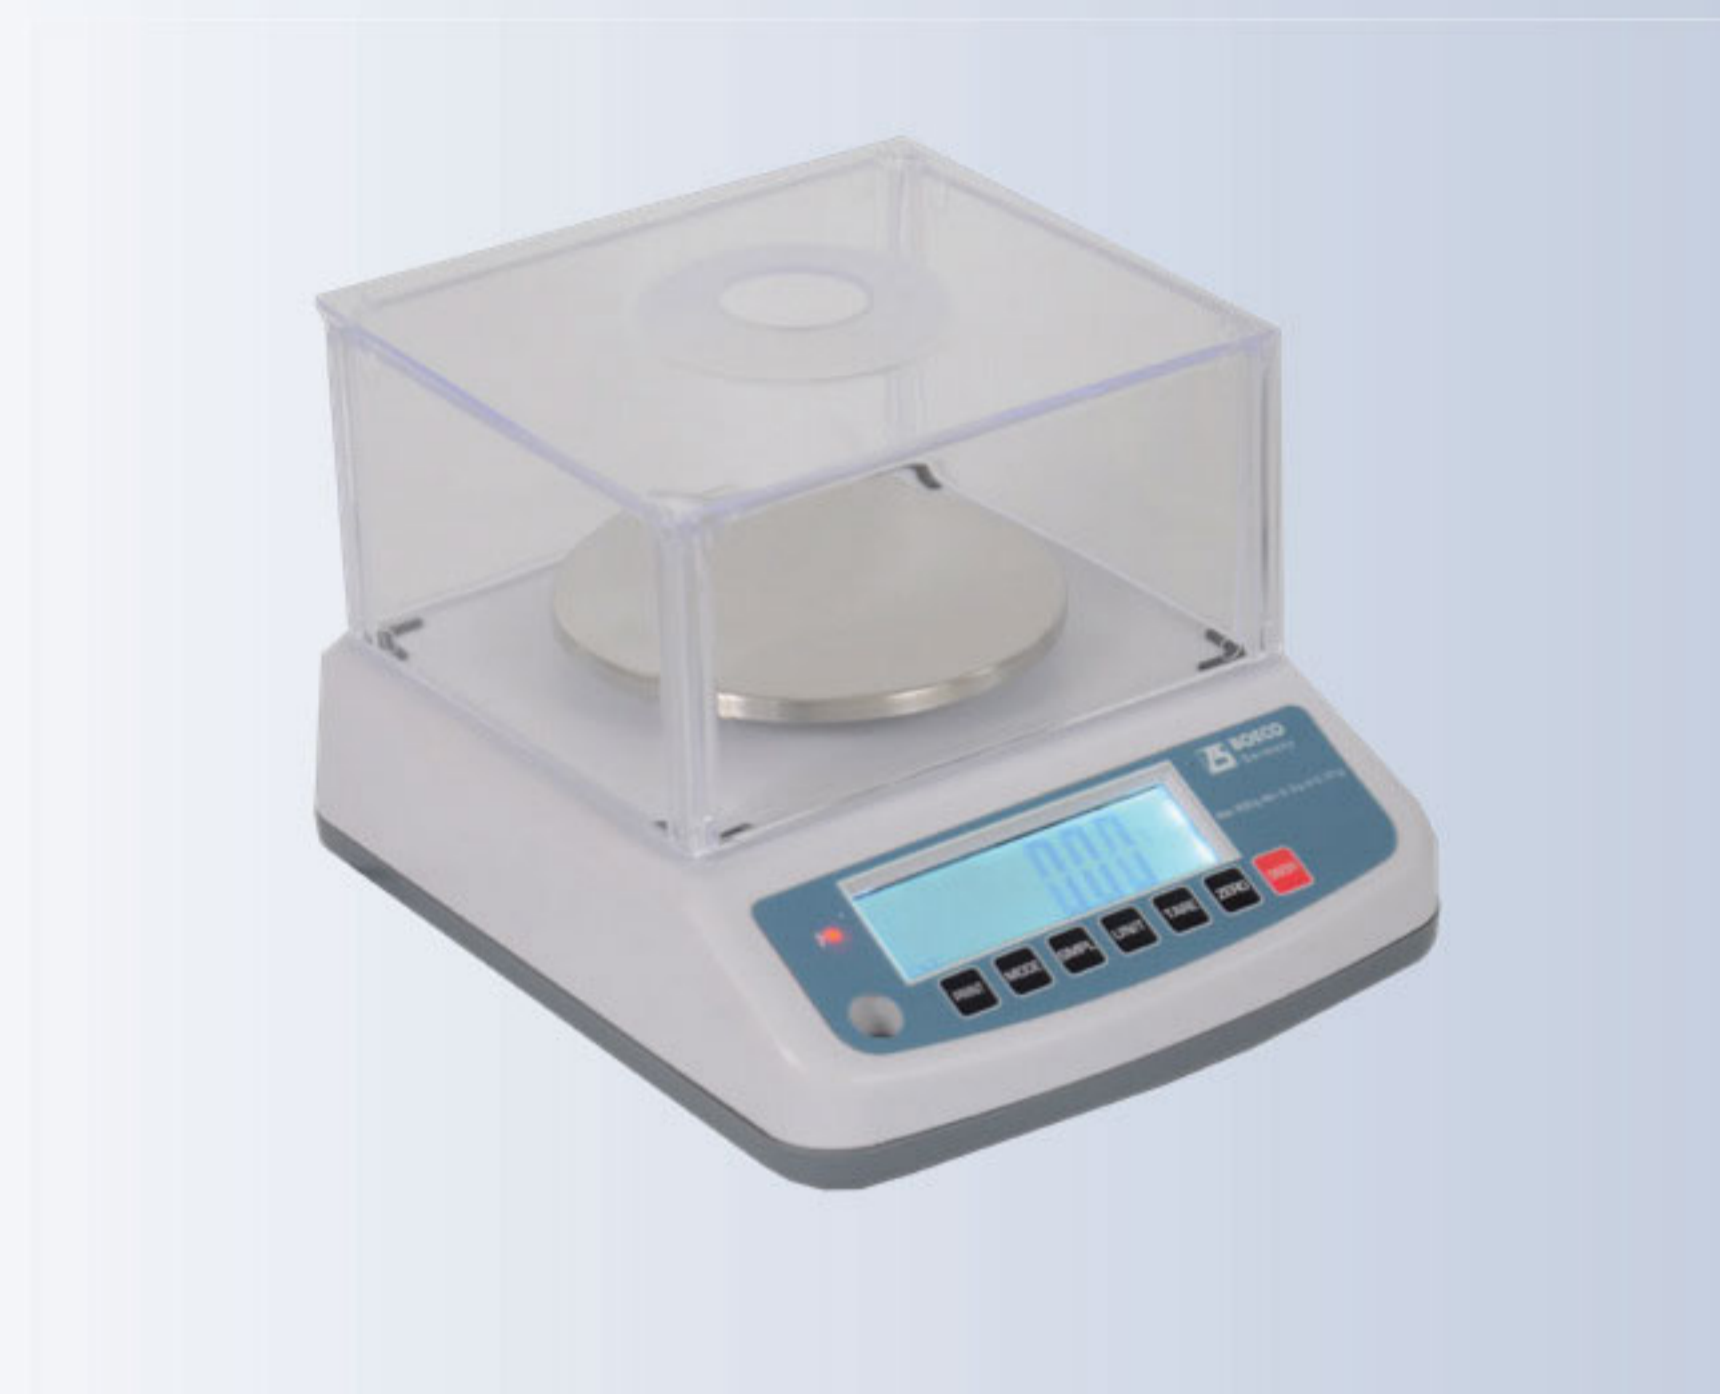

BOECO BLC 600

Our low-cost balance. It is accurate, fast and versatile general purpose balance with weighing, counting, % weighing functions, weighing units conversion.

22 mm LCD with white LED back light display

All the keypads are light touch switches

The BLC 600 is supplied with a plastic windshield and a multiplug (EU/UK/US/AU) AC adaptor

Specifiacion

BLC 600

Max. capacity	600 g
Readability	± 0,02 g
Units	g/ct/lb/oz
Calibration	Recomended adjustment weight 500 g
Tare range	Full capacity tare
Auto off	30 minutes off
Working temperature	10°C - 35°C.
Power Source	external AC adapter 5V/1A
Display	LCD 6 digits x 22 mm
Power Supply	9V/100mA battery /AC adaptor
Pan size	Ø 120 mm
Netweight	1030 g
Size	228 (L) x 190 (W) x 150 mm (H)

Model

BLC 600

Readability

0,01 g

Capacity

600 g